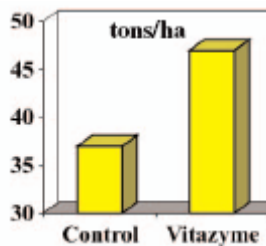

# Potatoes

27% yield increase with Vitazyme. Graph below showing tuber yield

2 sprays Vitazyme improved yield by 18%

Typical response with Vitazyme - more roots & tops. In this study yield increase of 8% in furrow, and 12% for the seed application.

Vitazyme - 1 spray at planting and 1 spray 2 weeks later produced 16% yield increase

## Crop Health Program

**Objective :** To maximise root growth, crop health and yield.

Planting (in-furrow or spray)	Rate	Comments
OFS MicroPlus	<b>125-250g/ha</b>	Supports early root growth
Vitazyme	<b>1L/ha</b>	Boosts yields; can spray direct onto soil
Humus 26	<b>10L/ha</b>	Via irrigation or soil spray
<b>Tuber Initiation</b>		
OFS MicroPlus	<b>250-500g/ha</b>	Rate & frequency depend on circumstances
Vitazyme	<b>1L/ha</b>	Spray to stimulate size, yield and quality;
Humus 26	<b>10L/ha</b>	Via irrigation or soil spray
<b>30 days prior to plant death</b>		
Vitazyme	<b>1L/ha</b>	Spray to stimulate size, yield and quality;
<b>To maximise soil biological activity</b>		
MicroPlus	<b>250g/ha</b>	In furrow; repeat soil spray at tuber initiation
Humus 26	<b>5 L/ha</b>	Weekly via irrigation
Fish Emulsion	<b>5L/ha</b>	Weekly via irrigation
Super Kelp	<b>5L/ha</b>	Weekly via irrigation
Molasses	<b>5 L/ha</b>	Weekly via irrigation

### Application notes

Use the higher rates if initial treatment is being sprayed onto soil surface. Vitazyme - spray or via irrigation; increases plant energy production & crop yield. To be used in conjunction with fertiliser and disease program.